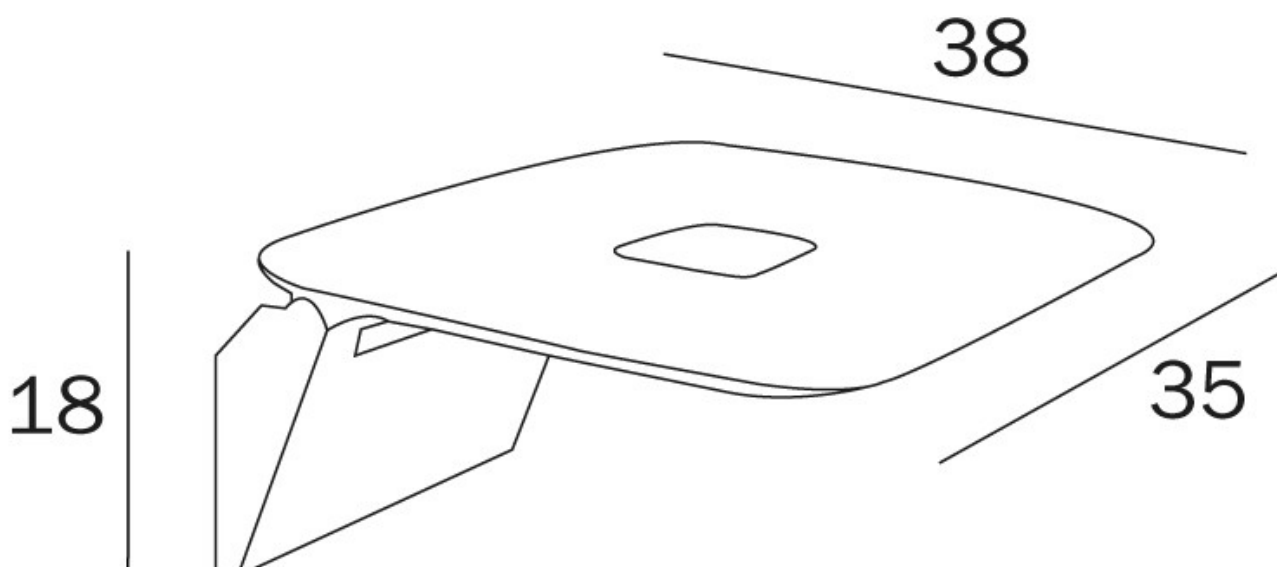

HOTELLERIE
FOLD UP SHOWER SEAT
(Black - AV036B NE)
(White - AV036B WZ)

160kg Load Rating

Proudly imported and distributed by
Gro Agencies Pty Ltd
Unit 2 / 37 Howe St, Osborne Park, WA, 6017
P 08 9446 3288 E info@groagencies.com.au W www.groagencies.com.au